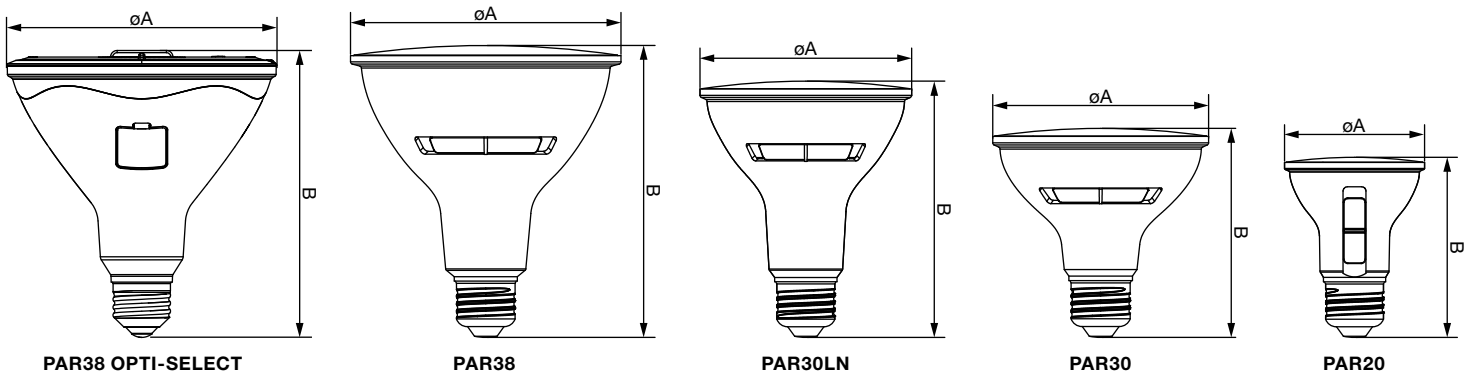

Physical Information

Lamp Description	(A) Diameter in (mm)	(B) Height in (mm)
A21	2.835 (72)	5.709 (145)
A19	2.362 (60)	4.409 (112)
A19	2.362 (60)	4.213 (107)
BR40	4.724 (120)	6.26 (159)
BR30	3.74 (95)	5.118 (130)
G25	3.15 (80)	4.567 (116)
B10	1.378 (35)	4.606 (117)
PAR38	4.843 (123)	5.157 (131)
PAR38	4.724 (120)	5.118 (130)
PAR30LN	3.74 (95)	4.528 (115)
PAR30	3.74 (95)	3.622 (92)
PAR20	2.480 (63)	3.189 (81)

LEDVANCE LLC
181 Ballardvale Street, Suite 203
Wilmington, MA 01887 USA
Phone 1-800-544-4828
LEDVANCE.COM/EN-US

© 2026 LEDVANCE LLC