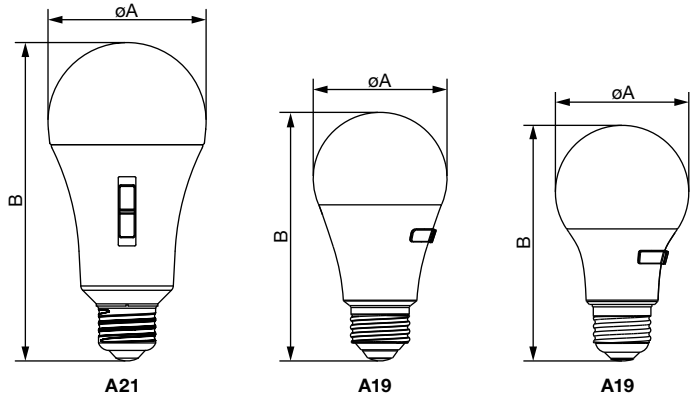

Physical Information

Lamp Description	(A) Diameter in (mm)	(B) Height in (mm)
A21	2.835 (72)	5.709 (145)
A19	2.362 (60)	4.409 (112)
A19	2.362 (60)	4.213 (107)
BR40	4.724 (120)	6.26 (159)
BR30	3.74 (95)	5.118 (130)
G25	3.15 (80)	4.567 (116)
B10	1.378 (35)	4.606 (117)
PAR38	4.843 (123)	5.157 (131)
PAR38	4.724 (120)	5.118 (130)
PAR30LN	3.74 (95)	4.528 (115)
PAR30	3.74 (95)	3.622 (92)
PAR20	2.480 (63)	3.189 (81)

LEDVANCE LLC
181 Ballardvale Street, Suite 203
Wilmington, MA 01887 USA
Phone 1-800-544-4828
LEDVANCE.COM/EN-US

© 2026 LEDVANCE LLC