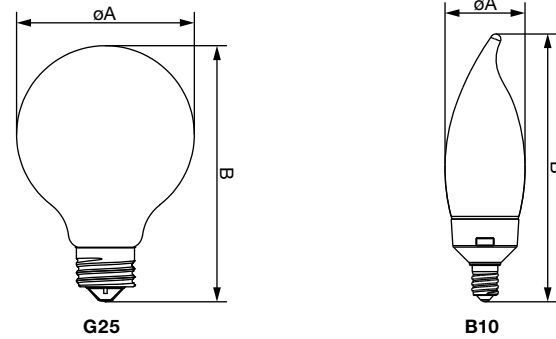

Physical Information

Lamp Description	(A) Diameter in (mm)	(B) Height in (mm)
A21	2.835 (72)	5.709 (145)
A19	2.362 (60)	4.409 (112)
A19	2.362 (60)	4.213 (107)
BR40	4.724 (120)	6.26 (159)
BR30	3.74 (95)	5.118 (130)
G25	3.15 (80)	4.567 (116)
B10	1.378 (35)	4.606 (117)
PAR38	4.843 (123)	5.157 (131)
PAR38	4.724 (120)	5.118 (130)
PAR30LN	3.74 (95)	4.528 (115)
PAR30	3.74 (95)	3.622 (92)
PAR20	2.480 (63)	3.189 (81)

LEDVANCE LLC
181 Ballardvale Street, Suite 203
Wilmington, MA 01887 USA
Phone 1-800-544-4828
LEDVANCE.COM/EN-US

© 2026 LEDVANCE LLC