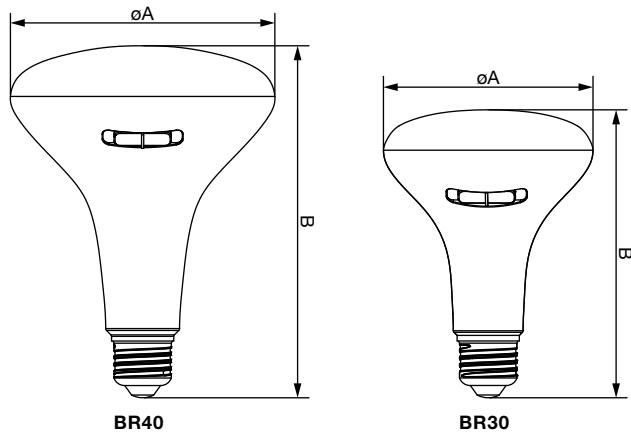

Physical Information

Lamp Description	(A) Diameter in (mm)	(B) Height in (mm)
A21	2.835 (72)	5.709 (145)
A19	2.362 (60)	4.409 (112)
A19	2.362 (60)	4.213 (107)
BR40	4.724 (120)	6.26 (159)
BR30	3.74 (95)	5.118 (130)
G25	3.15 (80)	4.567 (116)
B10	1.378 (35)	4.606 (117)
PAR38	4.843 (123)	5.157 (131)
PAR38	4.724 (120)	5.118 (130)
PAR30LN	3.74 (95)	4.528 (115)
PAR30	3.74 (95)	3.622 (92)
PAR20	2.480 (63)	3.189 (81)

LEDVANCE LLC
181 Ballardvale Street, Suite 203
Wilmington, MA 01887 USA
Phone 1-800-544-4828
LEDVANCE.COM/EN-US

© 2026 LEDVANCE LLC