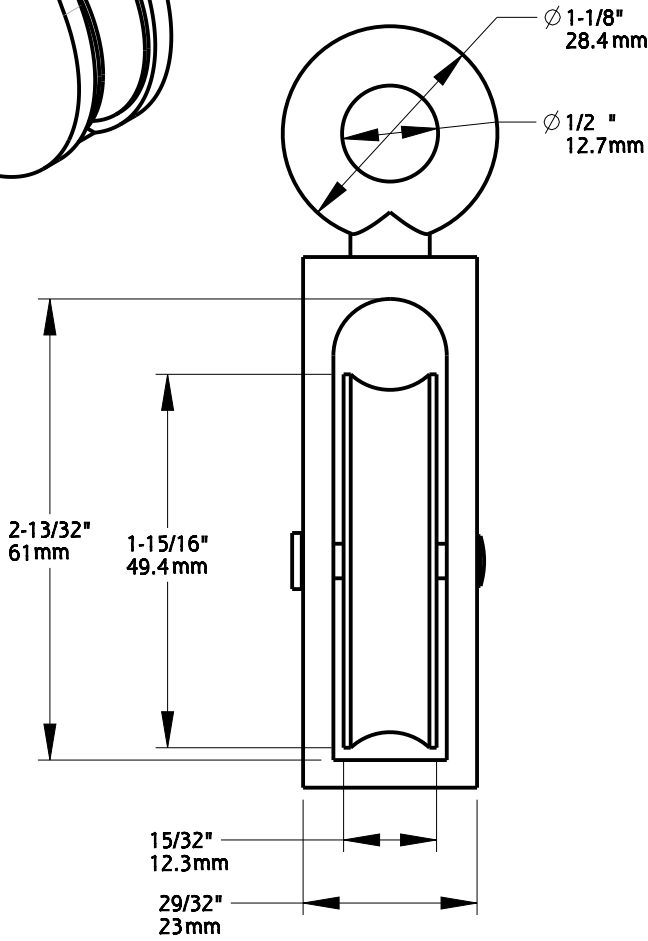

Material: Steel
Finish: Zinc Plated

Revision	1	DO NOT SCALE	V3219	N100-318
Date	March 2019	Dimensions are nominal and subject to change.	Family Name	SKU
		©2019 Spectrum Brands, Inc.	WALL/CEILING MOUNT PULLEY 2"	
			Description	

Material: Steel
Finish: Zinc Plated
Fasteners: (3) N/A

<p>Revision</p> <p style="text-align: right;">1</p>	<p style="text-align: center;">DO NOT SCALE</p> <p style="text-align: center;">Dimensions are nominal and subject to change.</p>	<p style="text-align: center;">Family Name</p> <p style="text-align: center;">V3211</p>	<p style="text-align: center;">SKU</p> <p style="text-align: center;">N100-326</p>
<p>Date</p> <p style="text-align: center;">March 2019</p>	<p style="text-align: center;">©2019 Spectrum Brands, Inc.</p>	<p style="text-align: center;">Description</p> <p style="text-align: center;">SWIVEL EYE 1.5 INCH PULLEY</p>	

Material: Steel
Finish: Zinc Plated
Fasteners: (3) N/A

Revision	1	DO NOT SCALE	V3213	N100-327
Date	March 2019	Dimensions are nominal and subject to change.	Family Name	SKU
		©2019 Spectrum Brands, Inc.	FIXED EYE 1.5 INCH PULLEY	
			Description	

Material: Zinc
Finish: Nickel Plated
Fasteners: N/A

Revision	1	DO NOT SCALE	V3201	N100-335
Date	March 2019	Dimensions are nominal and subject to change.	Family Name	SKU
		©2019 Spectrum Brands, Inc.	EYE PULLEY	
			Description	