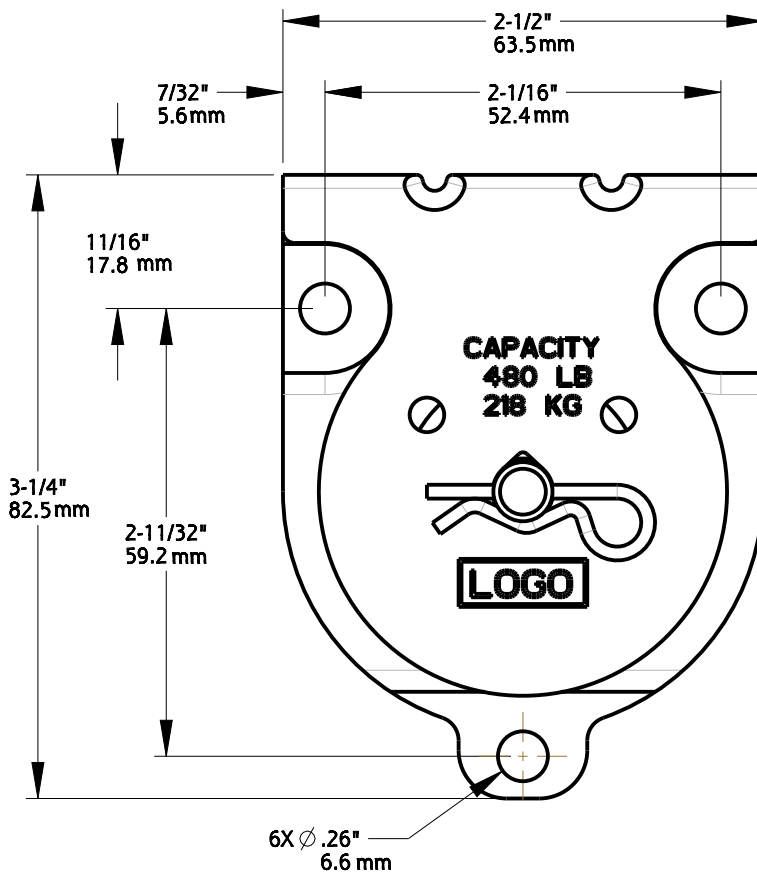

Material: Zinc
Finish: Nickel Plated
Fasteners: N/A

Revision	1	DO NOT SCALE	V3201	N100-296
Date	March 2019	Dimensions are nominal and subject to change.	Family Name	SKU
		©2019 Spectrum Brands, Inc.	EYE PULLEY, 2"	
			Description	

Material: Zinc
Finish: Nickel Plated
Fasteners: N/A

Revision	1	DO NOT SCALE	V3201	N100-308
Date	March 2019	Dimensions are nominal and subject to change.	Family Name	SKU
		©2019 Spectrum Brands, Inc.	SWIVEL PULLEY, 1"	
			Description	

Material: Steel
Finish: Zinc Plated
Fasteners: (3) N/A

Revision	1	DO NOT SCALE	V3213	N100-327
Date	March 2019	Dimensions are nominal and subject to change.	Family Name	SKU
		©2019 Spectrum Brands, Inc.	FIXED EYE 1.5 INCH PULLEY	
			Description	

Material: Zinc
Finish: Nickel Plated
Fasteners: N/A

Revision	1	DO NOT SCALE	V3201	N100-335
Date	March 2019	Dimensions are nominal and subject to change.	Family Name	SKU
		©2019 Spectrum Brands, Inc.	EYE PULLEY	
			Description	