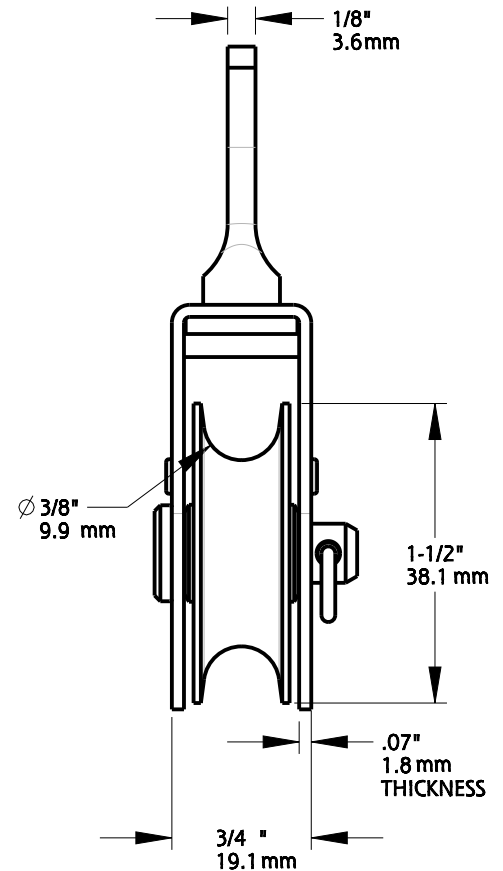

Material: Steel
Finish: Zinc Plated
Fasteners: (3) N/A

Revision 1	DO NOT SCALE Dimensions are nominal and subject to change.	Family Name V3211	SKU N100-326
Date March 2019	©2019 Spectrum Brands, Inc.	Description SWIVEL EYE 1.5 INCH PULLEY