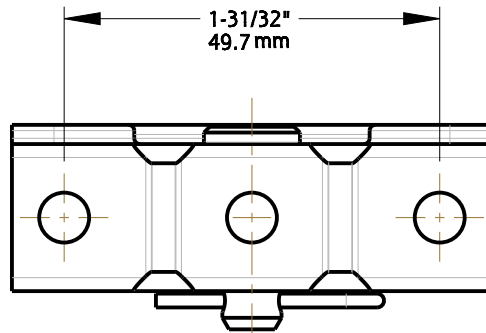

Material: Zinc
Finish: Nickel Plated
Fasteners: N/A

Revision	1	DO NOT SCALE	V3201	N100-296
Date	March 2019	Dimensions are nominal and subject to change.	Family Name	SKU
		©2019 Spectrum Brands, Inc.	EYE PULLEY, 2"	
			Description	

Material: Zinc
Finish: Nickel Plated
Fasteners: N/A

Revision	1	DO NOT SCALE	V3201	N100-308
Date	March 2019	Dimensions are nominal and subject to change.	Family Name	SKU
		©2019 Spectrum Brands, Inc.	SWIVEL PULLEY, 1"	
			Description	

Material: Steel
Finish: Zinc Plated

Revision	1	DO NOT SCALE	V3219	N100-318
Date	March 2019	Dimensions are nominal and subject to change.	Family Name	SKU
		©2019 Spectrum Brands, Inc.	WALL/CEILING MOUNT PULLEY 2"	
			Description	

Material: Steel
Finish: Zinc Plated
Fasteners: (3) N/A

Revision	1	DO NOT SCALE	V3213	N100-327
Date	March 2019	Dimensions are nominal and subject to change.	Family Name	SKU
		©2019 Spectrum Brands, Inc.	FIXED EYE 1.5 INCH PULLEY	
			Description	