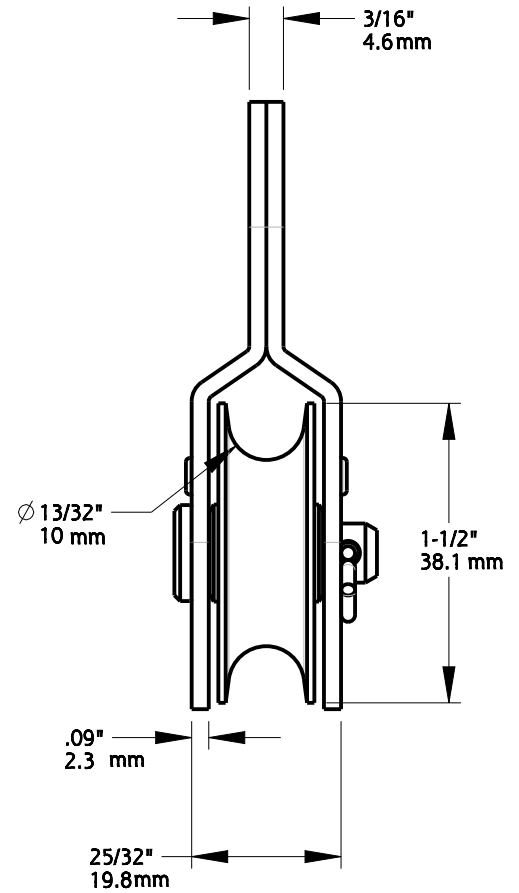

Material: Zinc
Finish: Nickel Plated
Fasteners: N/A

Revision	1	DO NOT SCALE	V3201	N100-296
Date	March 2019	Dimensions are nominal and subject to change.	Family Name	SKU
		©2019 Spectrum Brands, Inc.	EYE PULLEY, 2"	
			Description	

Material: Zinc
Finish: Nickel Plated
Fasteners: N/A

Revision	1	DO NOT SCALE	V3201	N100-308
Date	March 2019	Dimensions are nominal and subject to change.	Family Name	SKU
		©2019 Spectrum Brands, Inc.	SWIVEL PULLEY, 1"	
			Description	

Material: Steel
Finish: Zinc Plated
Fasteners: (3) N/A

Revision	1	DO NOT SCALE	V3213	N100-327
Date	March 2019	Dimensions are nominal and subject to change.	Family Name	SKU
		©2019 Spectrum Brands, Inc.	FIXED EYE 1.5 INCH PULLEY	
			Description	

Material: Zinc
Finish: Nickel Plated
Fasteners: N/A

Revision	1	DO NOT SCALE	V3201	N100-335
Date	March 2019	Dimensions are nominal and subject to change.	Family Name	SKU
		©2019 Spectrum Brands, Inc.	EYE PULLEY	
			Description	