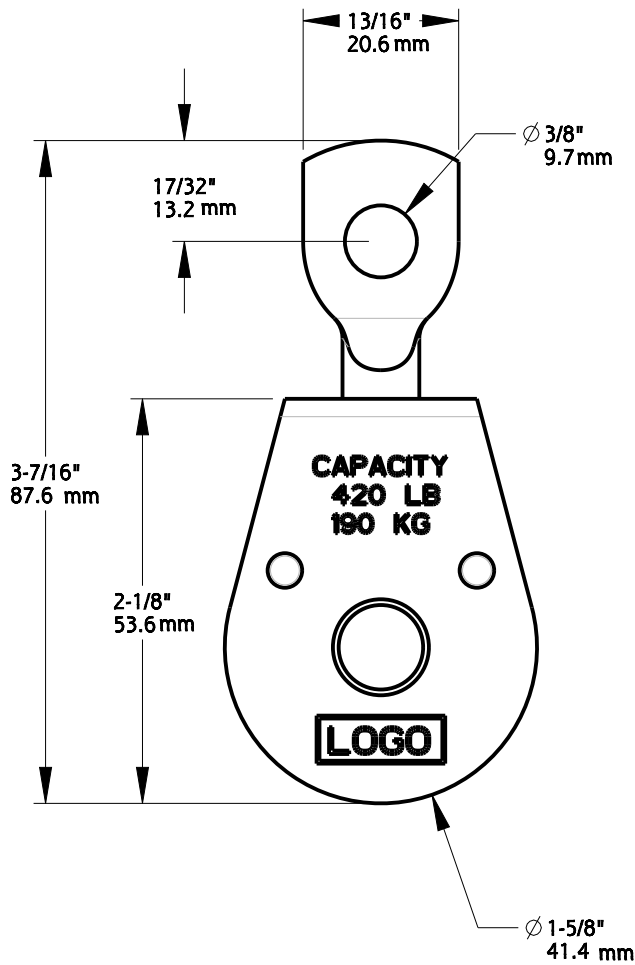

Material: Steel
Finish: Zinc Plated
Fasteners: (3) N/A

Revision 1	DO NOT SCALE Dimensions are nominal and subject to change.	Family Name V3211	SKU N100-326
Date March 2019	©2019 Spectrum Brands, Inc.	Description SWIVEL EYE 1.5 INCH PULLEY