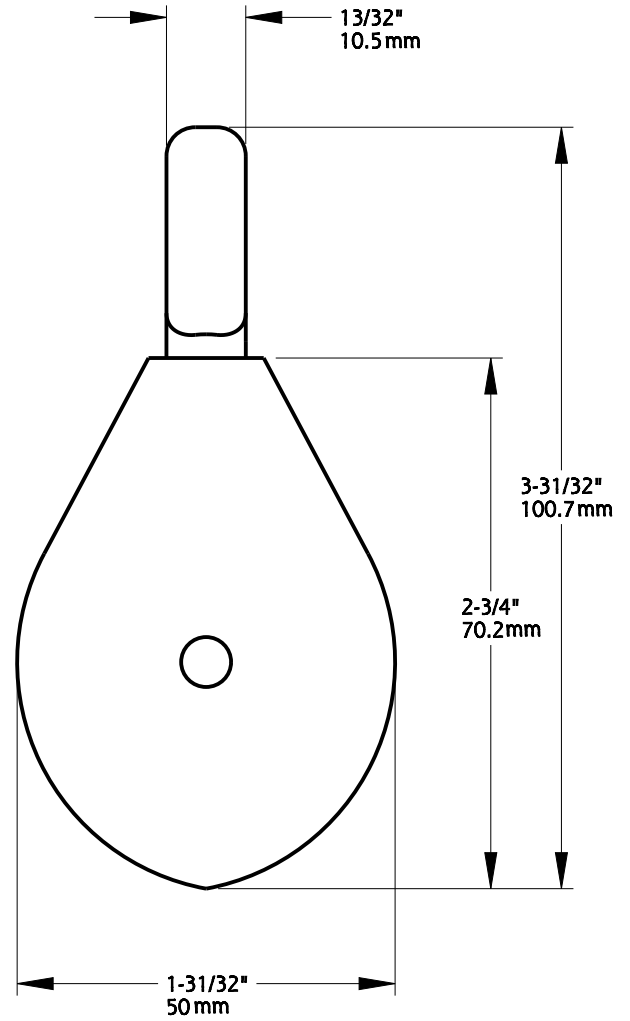

Material: Zinc
Finish: Nickel Plated
Fasteners: N/A

Revision	1	DO NOT SCALE	V3201	N100-308
Date	March 2019	Dimensions are nominal and subject to change.	Family Name	SKU
		©2019 Spectrum Brands, Inc.	SWIVEL PULLEY, 1"	
			Description	

Material: Steel
Finish: Zinc Plated

Revision	1	DO NOT SCALE	V3219	N100-318
Date	March 2019	Dimensions are nominal and subject to change.	Family Name	SKU
		©2019 Spectrum Brands, Inc.	WALL/CEILING MOUNT PULLEY 2"	
			Description	

Material: Steel
Finish: Zinc Plated
Fasteners: (3) N/A

Revision	1	DO NOT SCALE	V3213	N100-327
Date	March 2019	Dimensions are nominal and subject to change.	Family Name	SKU
		©2019 Spectrum Brands, Inc.	FIXED EYE 1.5 INCH PULLEY	
			Description	

Material: Zinc
Finish: Nickel Plated
Fasteners: N/A

Revision	1	DO NOT SCALE	V3201	N100-335
Date	March 2019	Dimensions are nominal and subject to change.	Family Name	SKU
		©2019 Spectrum Brands, Inc.	EYE PULLEY	
			Description	