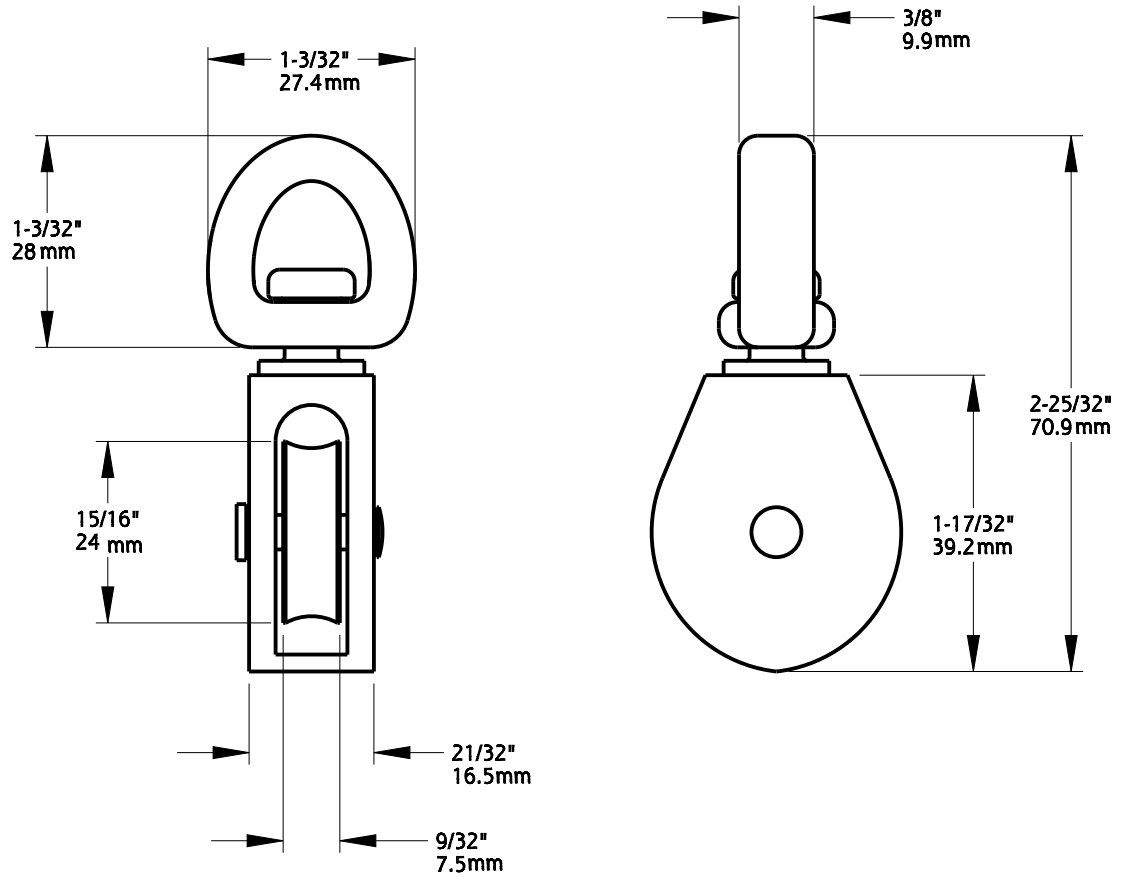

Material: Zinc
Finish: Nickel Plated
Fasteners: N/A

Revision	1	DO NOT SCALE	V3201	N100-296
Date	March 2019	Dimensions are nominal and subject to change.	Family Name	SKU
		©2019 Spectrum Brands, Inc.	EYE PULLEY, 2"	
			Description	

Material: Zinc
Finish: Nickel Plated
Fasteners: N/A

Revision	1	DO NOT SCALE	V3201	N100-308
Date	March 2019	Dimensions are nominal and subject to change.	Family Name	SKU
		©2019 Spectrum Brands, Inc.	SWIVEL PULLEY, 1"	
			Description	

Material: Steel
Finish: Zinc Plated
Fasteners: (3) N/A

Revision	1	DO NOT SCALE	V3213	N100-327
Date	March 2019	Dimensions are nominal and subject to change.	Family Name	SKU
		©2019 Spectrum Brands, Inc.	FIXED EYE 1.5 INCH PULLEY	
			Description	

Material: Zinc
Finish: Nickel Plated
Fasteners: N/A

Revision	1	DO NOT SCALE	V3201	N100-335
Date	March 2019	Dimensions are nominal and subject to change.	Family Name	SKU
		©2019 Spectrum Brands, Inc.	EYE PULLEY	
			Description	