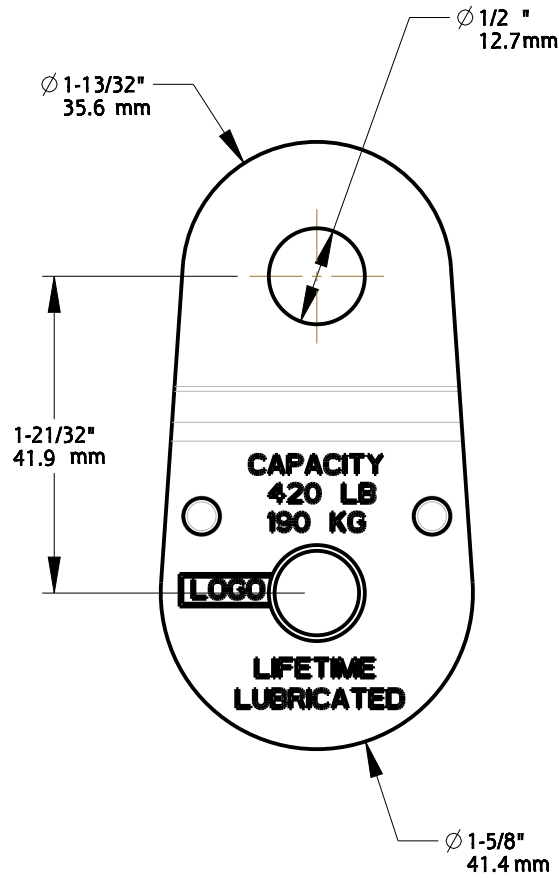

Material: Zinc
Finish: Nickel Plated
Fasteners: N/A

Revision	1	DO NOT SCALE	V3201	N100-296
Date	March 2019	Dimensions are nominal and subject to change.	Family Name	SKU
		©2019 Spectrum Brands, Inc.	EYE PULLEY, 2"	
			Description	

Material: Zinc
Finish: Nickel Plated
Fasteners: N/A

Revision	1	DO NOT SCALE	V3201	N100-308
Date	March 2019	Dimensions are nominal and subject to change.	Family Name	SKU
		©2019 Spectrum Brands, Inc.	SWIVEL PULLEY, 1"	
			Description	

Material: Steel
Finish: Zinc Plated
Fasteners: (3) N/A

Revision	1	DO NOT SCALE	V3213	N100-327
Date	March 2019	Dimensions are nominal and subject to change.	Family Name	SKU
		©2019 Spectrum Brands, Inc.	FIXED EYE 1.5 INCH PULLEY	
			Description	

Material: Zinc
Finish: Nickel Plated
Fasteners: N/A

Revision	1	DO NOT SCALE	V3201	N100-335
Date	March 2019	Dimensions are nominal and subject to change.	Family Name	SKU
		©2019 Spectrum Brands, Inc.	EYE PULLEY	
			Description	