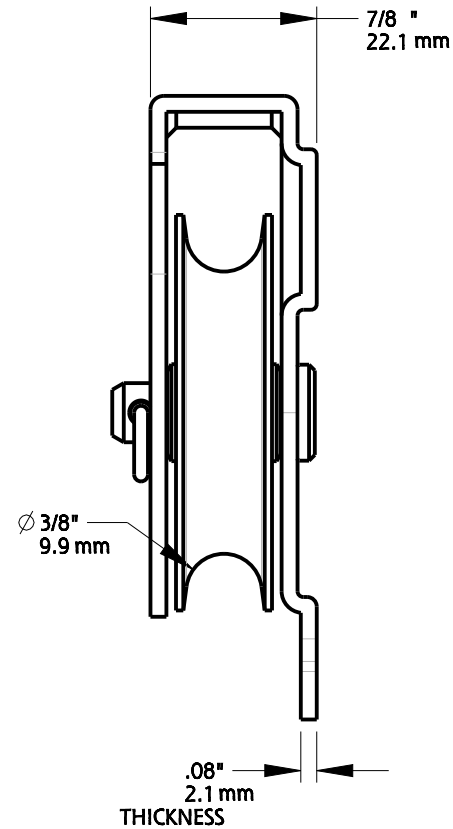

Material: Zinc
Finish: Nickel Plated
Fasteners: N/A

Revision	1	DO NOT SCALE	V3201	N100-296
Date	March 2019	Dimensions are nominal and subject to change.	Family Name	SKU
		©2019 Spectrum Brands, Inc.	EYE PULLEY, 2"	
			Description	

Material: Zinc
Finish: Nickel Plated
Fasteners: N/A

Revision	1	DO NOT SCALE	V3201	N100-308
Date	March 2019	Dimensions are nominal and subject to change.	Family Name	SKU
		©2019 Spectrum Brands, Inc.	SWIVEL PULLEY, 1"	
			Description	

Material: Steel
Finish: Zinc Plated
Fasteners: (3) N/A

Revision	1	DO NOT SCALE	V3213	N100-327
Date	March 2019	Dimensions are nominal and subject to change.	Family Name	SKU
		©2019 Spectrum Brands, Inc.	FIXED EYE 1.5 INCH PULLEY	
			Description	

Material: Zinc
Finish: Nickel Plated
Fasteners: N/A

Revision	1	DO NOT SCALE	V3201	N100-335
Date	March 2019	Dimensions are nominal and subject to change.	Family Name	SKU
		©2019 Spectrum Brands, Inc.	EYE PULLEY	
			Description	