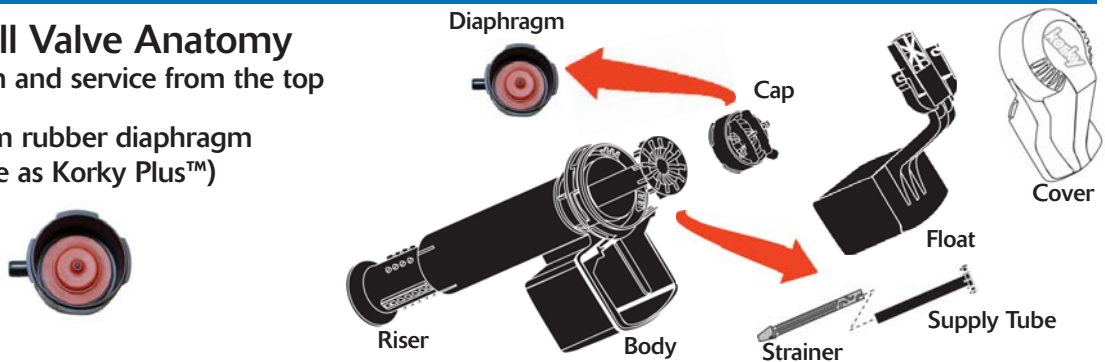

Korky Fill Valve Anatomy

- Easy to clean and service from the top

Premium rubber diaphragm
(same as Korky Plus™)

Item	Part#	Pkg Language	Carton Qty	Packaging	UPC#
Korky QuietFILL® Fill Valve	528	Eng/Spanish	24	Box	749306528022
	528FR	Eng/French	24	Box	049057103234

- Universal replacement for faulty fill valves and ballcocks
- Proven quietest in laboratory testing
- Easiest to install and adjust

5