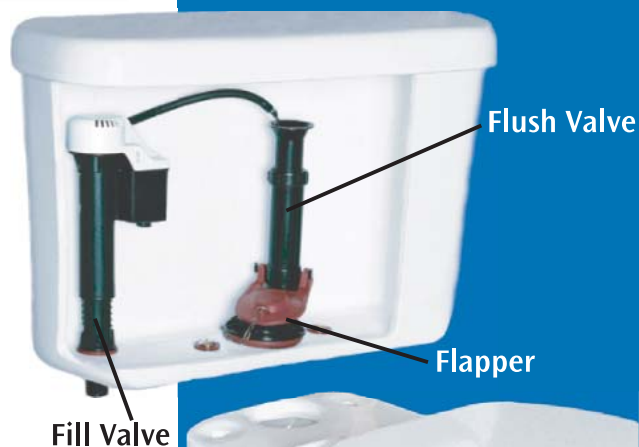

The Korky flapper was named after a beloved Cocker Spaniel, Corky.