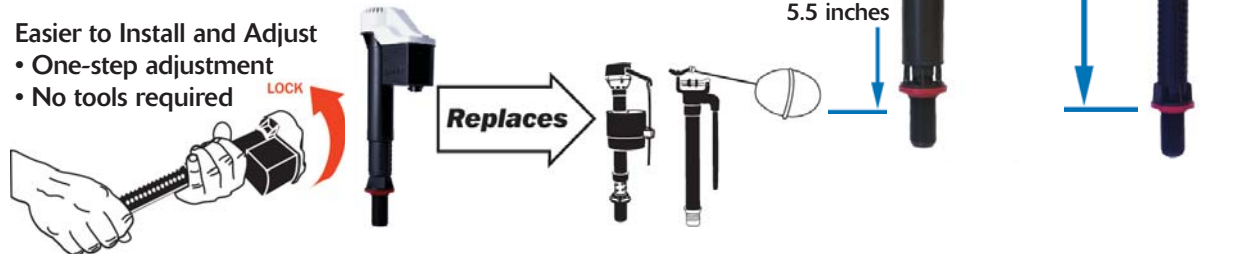

P/n: 528Z
Korky WaterWISÉ Toilet Fill Valve
pg. 2

The Korky flapper was named after a beloved Cocker Spaniel, Corky.

Korky® Fill Valves

Universal Design - Fit Most Toilets

- Fit all 2-piece toilets
- Fit extra tall tanks (including Kohler® Wellworth® and Portrait® models)
- Fit most 1-piece toilets
- Enclosed float does not hang-up on toilet tank walls

Reliable

- Enclosed strainer catches sand/sediment to prevent clogging the critical diaphragm downstream

Easier to Install and Adjust

- One-step adjustment
- No tools required

Korky Fill Valve Anatomy

- Easy to clean and service from the top