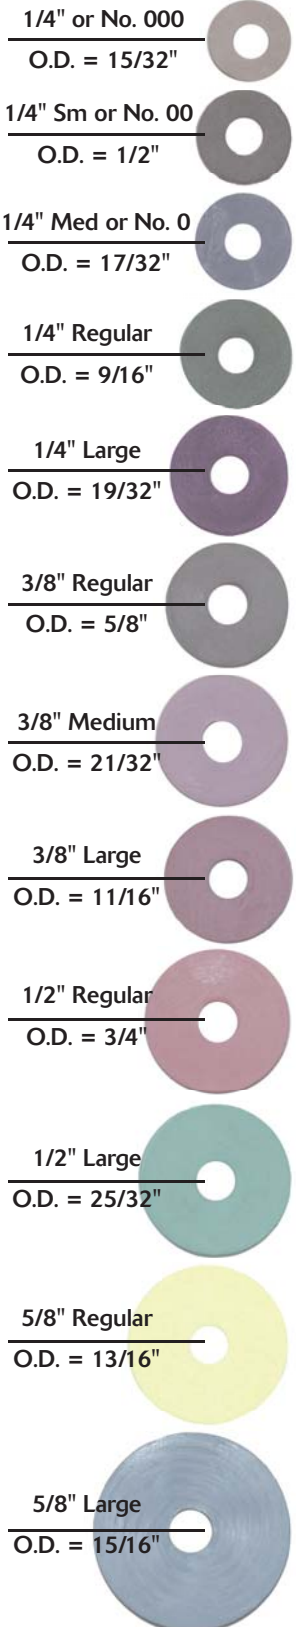

Size Chart

Trade Size shown above line. Actual outside diameter shown below line. Inside diameter is always .200

Faucet, Sink & Tub Repair

Basin Bath Stoppers

Item	Part#	Pkg Qty	Pkg	Trade Size	UPC#
Stoppers	410A	20	Bag	1"	049057004104
	411A	20	Bag	1-1/8"	049057004111
	412A	20	Bag	1-1/4"	049057004128
	413A	20	Bag	1-3/8"	049057004135
	414A	20	Bag	1-1/2"	049057004142
	415A	20	Bag	1-5/8"	049057004159
	416A	20	Bag	1-3/4"	049057004166
Multi-Fit Basin Stopper	418A	20	Bag	1" to 1-3/8"	049057004180
Multi-Fit Tub Stopper	419A	20	Bag	1-1/2" to 2"	049057004197
Flat Suction Stopper	420A	20	Bag	4-1/2"	049057101438