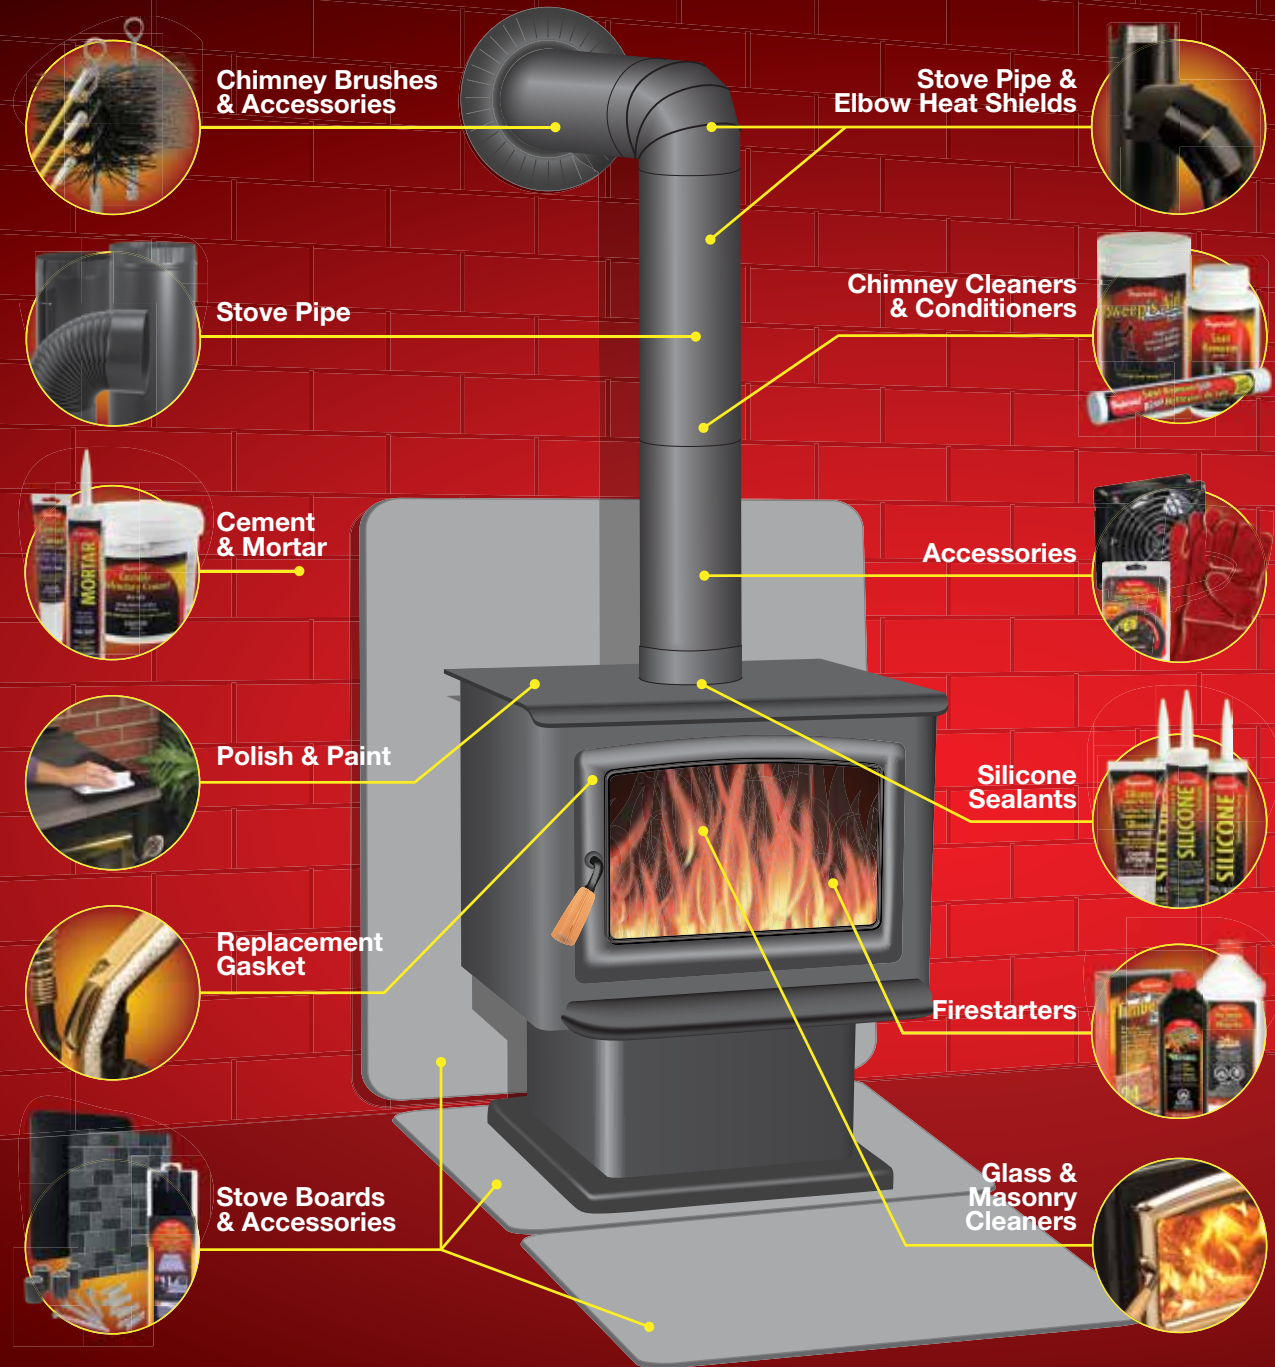

Imperial

Stove & Fireplace Maintenance Products

Imperial BLACK MATT STOVE PIPE AND ACCESSORIES

FEATURES & BENEFITS:

- Minimum clearance from combustible material is 18"
- Stove Boards protect both floors and walls from heat and their modular design allows for multi board installations
- Clearance can be reduced up to 50% by using Stove Pipe Heat Shield or Stove Board
- The crimped ends of the stove pipe & fittings must be directed towards the appliance
- Each joint in the assembly must be joined with at least three self-tapping screws
- Manufactured from Black Matt pre-painted scratch and chip resistant steel

The Complete Source for All Your Stove & Fireplace Safety and Maintenance Needs

Since 1979, the Imperial Manufacturing Group of companies has strived to supply their customers with the highest quality of products and services. Imperial offers a complete assortment of Stove & Fireplace safety and maintenance products that enables everyone from the do-it-yourself homeowner to the professional chimney sweep to properly clean, repair, restore and maintain their stoves and fireplaces.