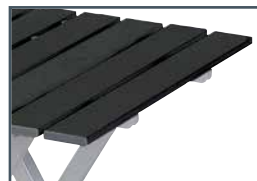

FEATURES

Aluminum table top