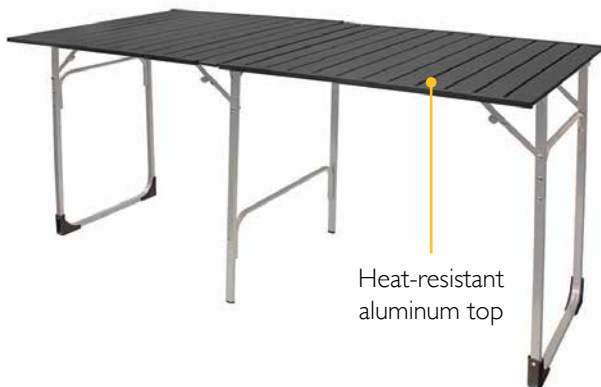

SLIM-FOLD TABLE - NEW!

Perfect for small gatherings in the backyard or campsite, the Slim-Fold Table is ready for a good time. This table can easily seat up to 4 to 5 people, or keep half the table unfolded when it's just a couple of people. The light but durable heat-resistant aluminum tabletop can hold up to 125 lb. When it's time to pack up, the Slim-Fold Table folds up quickly and easily transported with the included carry handles.