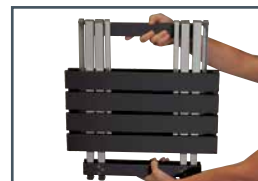

Telescoping legs
expand to create a
full-size table