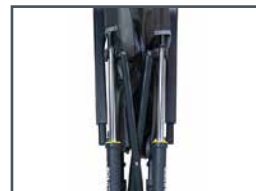

Full-size chair - compact package