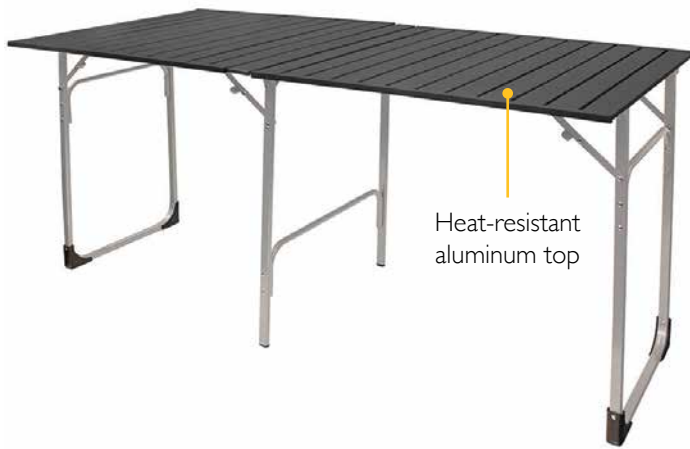

SLIM-FOLD TABLE XL - NEW!

Gather with friends and family around the Slim-Fold Table XL! This table can easily seat 4-6 people, or serve as a large prep station. Tight on space? Keep half the table folded down! The light but durable heat-resistant aluminum tabletop can hold up to 125 lb. When it's time to pack up, the Slim-Fold Table XL folds up quickly and easily transported with the included carry handles.