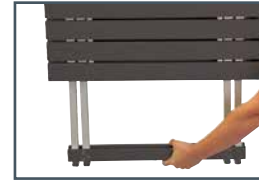

Telescoping legs expand