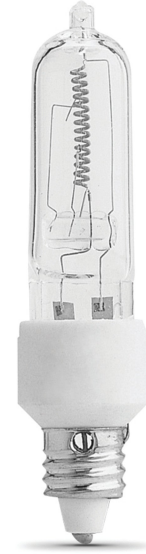

# 150W Warm White (3000K) Mini Candelabra E11 Base (T4 Replacement) Halogen Light Bulb

## Features

- Halogen bulb with a mini candelabra base
- Use in accent lighting, display lighting, appliances, pool, and spa
- Dimmable light bulb
- **Ideal usage:** Pendants, Ceiling Fan

## Specifications

<b>Item Number</b>	<b>Item Length (In)</b>	<b>Item Width (In)</b>	<b>Bulb Shape</b>
BPQ150/CL/MC/RP	2.3	0.6	T4
<b>Bulb Type</b>	<b>Bulb Base</b>	<b>Technology</b>	<b>Brightness (LUMENS)</b>
Tubular	E11	HALOGEN	2200
<b>Lumen Efficiency (LPW)</b>	<b>Beam Angle</b>	<b>Color Accuracy (CRI)</b>	<b>Color Temperature (CCT)</b>
14.67	270	99	3000
<b>Life Hours</b>	<b>Life Years</b>	<b>Voltage (V)</b>	<b>Annual Energy Cost (\$)</b>
2000	1.8	120	18.07
<b>Energy Used (Wattage)</b>	<b>Battery Operated</b>	<b>Pack Quantity</b>	<b>Smart</b>
150	No	1	No
<b>Portable</b>	<b>Dimmable</b>	<b>Hardwire</b>	<b>Enclosed Fixture Rated</b>
No	Yes	No	Yes
<b>CEC Compliant</b>			
Not Regulated			