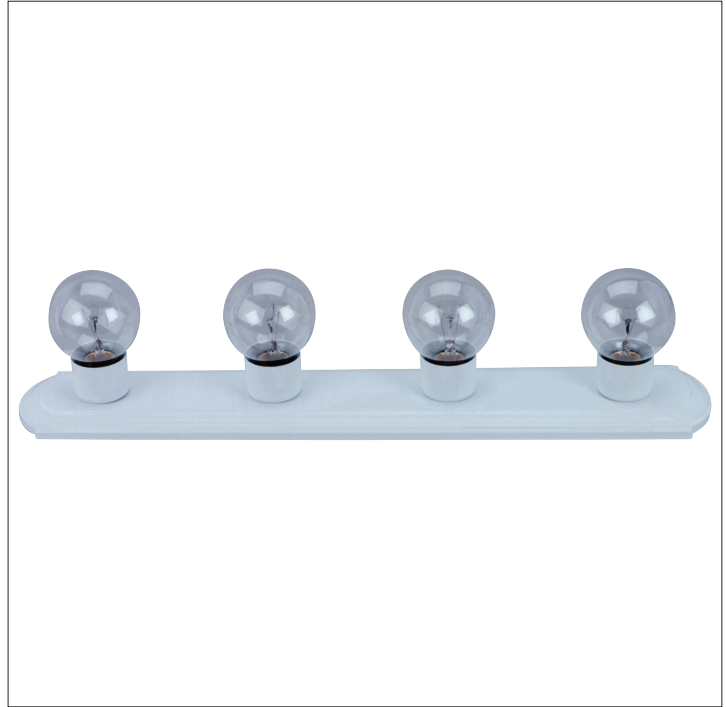

4 LIGHT BATH STRIP

4-Light Vanity

part # IVLBS14WH

CANARM LTD.

PO Box 367, 2157 Parkedale Avenue, Brockville, Ontario K6V5V6
Tel: 613-342-5424 | Fax: 1-800-263-4598

2555 Rue Bernard Lefebvre, Laval, Quebec H7C 0A5
Tel: 1-450-665-2535 | Fax: 1-450-665-1910

808 Commerce Park Drive, Ogdensburg, New York, USA 13669
Tel: 1-800-267-4427 | Fax: 1-800-263-4598

www.canarm.com

General

Size of fixture: 24" W x 4 3/8" H
Finish: white
Glass: N/A
Lamping: 4 x 60W G bulb (not included)

Packaging

Color box: 24.5" x 4.75" x 2.5" (622 x 120 x 64mm)
Weight: 2.15 lbs
Master box: 25" x 10" x 8" (635 x 254 x 203mm)
Pieces per master: 6
Weight: 14.45 lbs

Warranty & Safety Standards

Warranty 1 year
cCSAus

Other finishes available:

chrome
brushed pewter

Prepared for
Contact
Date
Presented by
Remarks